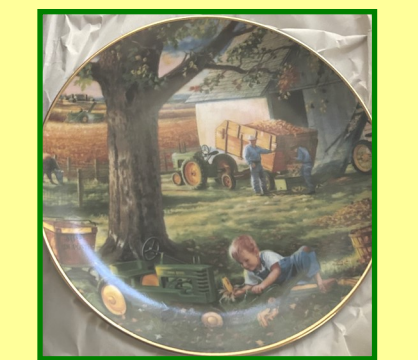

Pictures At:
auctionzip.com (ID-5266)
gotoauction.com (ID-8253)